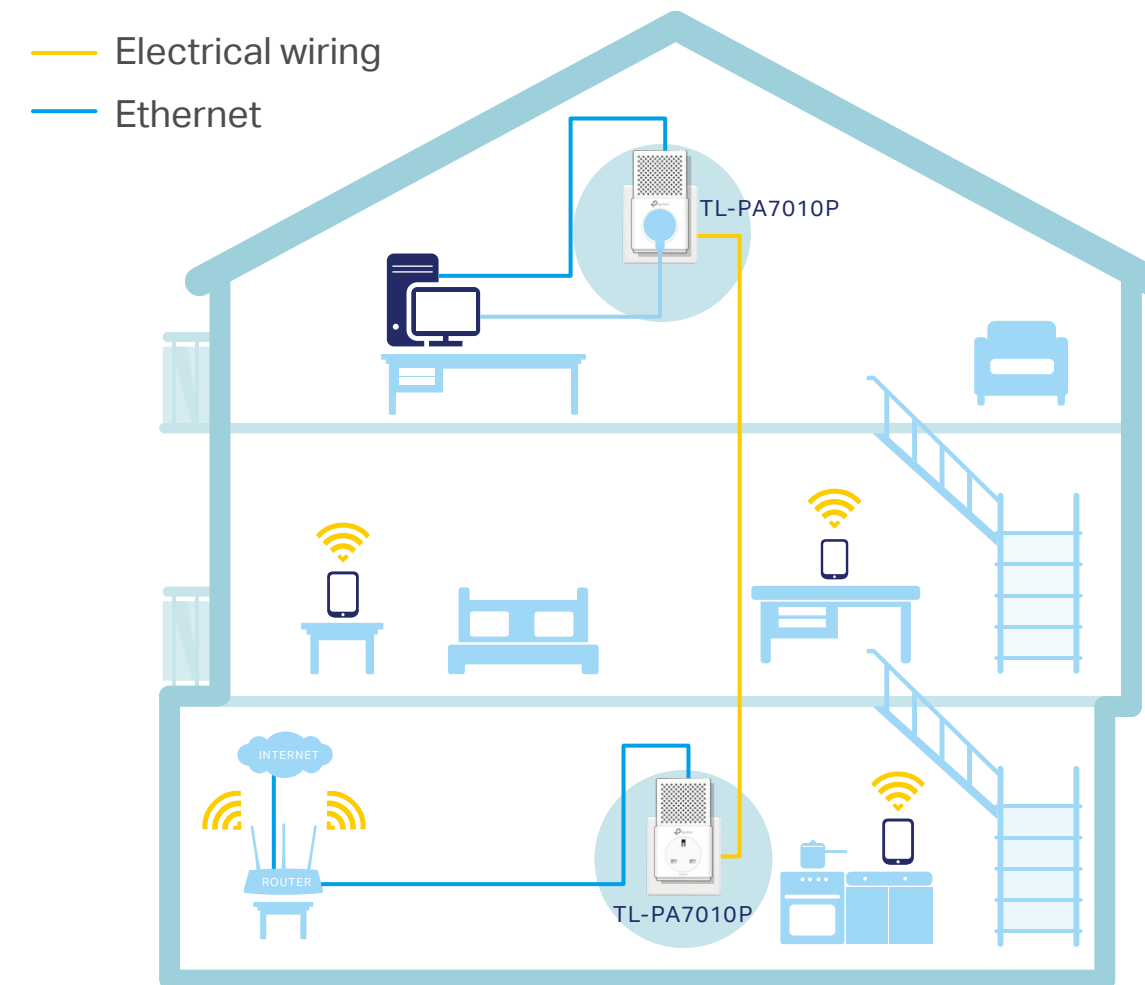

AV1000 Gigabit Passthrough Powerline Starter Kit

Smooth HD Streaming in Every Room

TL-PA7010P KIT

Highlights

HomePlug AV2 Standard Compliant

The HomePlug AV2 standard creates high-speed data transfer rates of up to 1000Mbps to support all your online activities.

Gigabit Ethernet for Fast Connections

The Gigabit Ethernet port provides reliable high-speed wired connections for game consoles, smart TVs, STB and more.

Highlights

Plug and Play!

Powerline adapters and extenders must be deployed in a set of two or more.

Internet from Any Outlet

The AV1000 Gigabit Passthrough Powerline Starter Kit brings internet to any area with a power outlet using your home's electrical wiring.

Features

Speed

- **Ultra-fast Powerline Speed** – HomePlug AV2 standard compliant, high-speed data transfer rate of up to 1000Mbps, ideal for Ultra HD streaming and online gaming
- **Gigabit Port** – 1 Gigabit Ethernet Port allows your TVs, game consoles or PCs to connect to the internet at high speeds

Ease of Use

- **Plug and Play** – Plug and play, no configuration required
- **No New Wires** – No new wires, use existing electrical wiring to expand your home network
- **Keep Your Outlet** – An integrated socket lets you power regular devices as normal, and a built-in noise filter prevents them from interrupting the powerline signal.
- **TP-Link tpPLC** – Allows you to easily manage your network using the tpPLC Utility