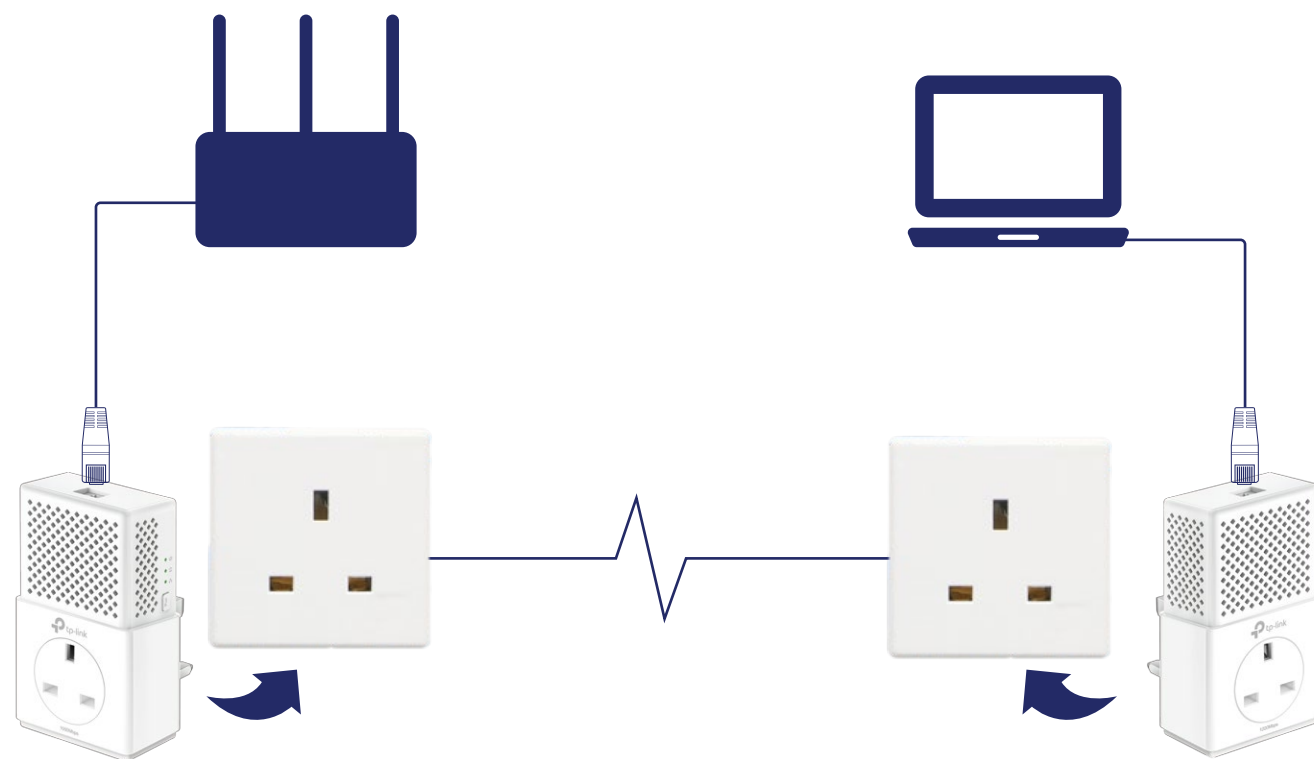

AV1000 Gigabit Passthrough Powerline Starter Kit

Smooth HD Streaming in Every Room

TL-PA7010P KIT

Highlights

HomePlug AV2 Standard Compliant

The HomePlug AV2 standard creates high-speed data transfer rates of up to 1000Mbps to support all your online activities.

Gigabit Ethernet for Fast Connections

The Gigabit Ethernet port provides reliable high-speed wired connections for game consoles, smart TVs, STB and more.

Highlights

Plug and Play!

Powerline adapters and extenders must be deployed in a set of two or more.

Internet from Any Outlet

The AV1000 Gigabit Passthrough Powerline Starter Kit brings internet to any area with a power outlet using your home's electrical wiring.

Features

Speed

- **Ultra-fast Powerline Speed** – HomePlug AV2 standard compliant, high-speed data transfer rate of up to 1000Mbps, ideal for Ultra HD streaming and online gaming
- **Gigabit Port** – 1 Gigabit Ethernet Port allows your TVs, game consoles or PCs to connect to the internet at high speeds

Ease of Use

- **Plug and Play** – Plug and play, no configuration required
- **No New Wires** – No new wires, use existing electrical wiring to expand your home network
- **Keep Your Outlet** – An integrated socket lets you power regular devices as normal, and a built-in noise filter prevents them from interrupting the powerline signal.
- **TP-Link tpPLC** – Allows you to easily manage your network using the tpPLC Utility