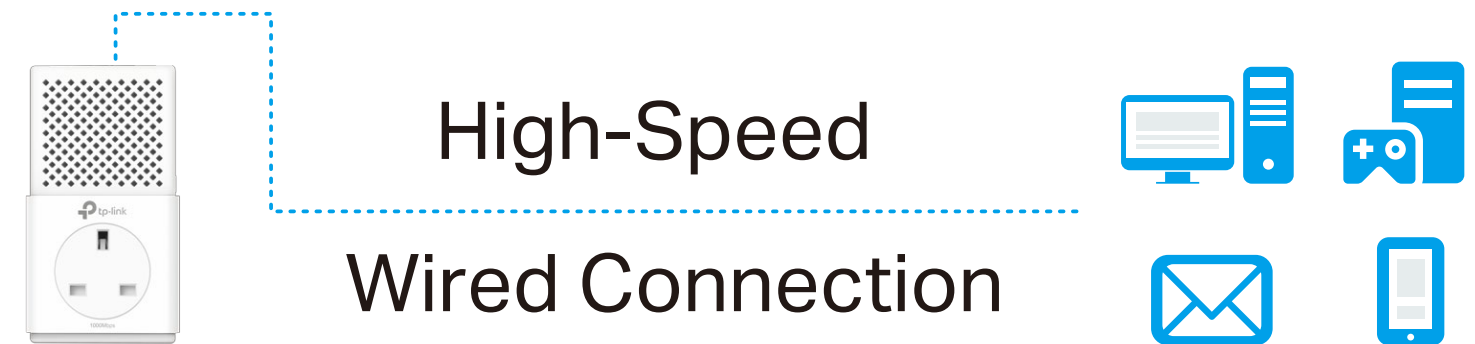

AV1000 Gigabit Passthrough Powerline Starter Kit

Smooth HD Streaming in Every Room

TL-PA7010P KIT

Highlights

HomePlug AV2 Standard Compliant

The HomePlug AV2 standard creates high-speed data transfer rates of up to 1000Mbps to support all your online activities.

Gigabit Ethernet for Fast Connections

The Gigabit Ethernet port provides reliable high-speed wired connections for game consoles, smart TVs, STB and more.

Highlights

Plug and Play!

Powerline adapters and extenders must be deployed in a set of two or more.

Internet from Any Outlet

The AV1000 Gigabit Passthrough Powerline Starter Kit brings internet to any area with a power outlet using your home's electrical wiring.

Features

Speed

- **Ultra-fast Powerline Speed** – HomePlug AV2 standard compliant, high-speed data transfer rate of up to 1000Mbps, ideal for Ultra HD streaming and online gaming
- **Gigabit Port** – 1 Gigabit Ethernet Port allows your TVs, game consoles or PCs to connect to the internet at high speeds