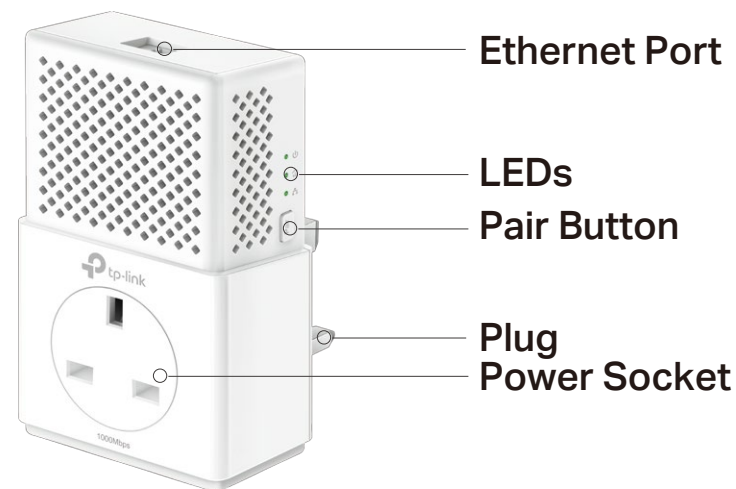

AV1000 Gigabit Passthrough Powerline Starter Kit

Smooth HD Streaming in Every Room

TL-PA7010P KIT

Highlights

HomePlug AV2 Standard Compliant

The HomePlug AV2 standard creates high-speed data transfer rates of up to 1000Mbps to support all your online activities.

Internet from Any Outlet

The AV1000 Gigabit Passthrough Powerline Starter Kit brings internet to any area with a power outlet using your home's electrical wiring.

Features

Speed

- **Ultra-fast Powerline Speed** – HomePlug AV2 standard compliant, high-speed data transfer rate of up to 1000Mbps, ideal for Ultra HD streaming and online gaming
- **Gigabit Port** – 1 Gigabit Ethernet Port allows your TVs, game consoles or PCs to connect to the internet at high speeds

Range

- **300-meter Range** – Up to 300-meter range over the household power circuit.

Security

- **Pair Button** – 128-bit AES encryption easily at a push of "Pair" button

Reliability

- **Mains Filter** – Mains Filter inside the outlet reduces electrical noise interference and improves powerline communication performance

Energy Saving

- **Power Saving** – Power Saving Mode helps reducing power consumption by up to 85%

Specifications

Hardware

- Plug Type: UK
- Standards and Protocols: HomePlug AV2, HomePlug AV, IEEE 1901, IEEE 802.3, IEEE 802.3u, IEEE 802.3ab
- Power Consumption: Maximum: 2.64W (220V/50Hz)
Typical: 2.49W (220V/50Hz)
Standby: 0.45W (220V/50Hz)
- Range: Up to 300 Meters/1000 feet over existing electrical wiring
- Interface: Gigabit Ethernet Port, Power Socket
- Button: Pair Button
- LED Indicator: Power, Powerline, Ethernet
- Dimensions (W × D × H): 5.0 × 2.8 × 1.7 in. (126 × 71 × 42 mm)